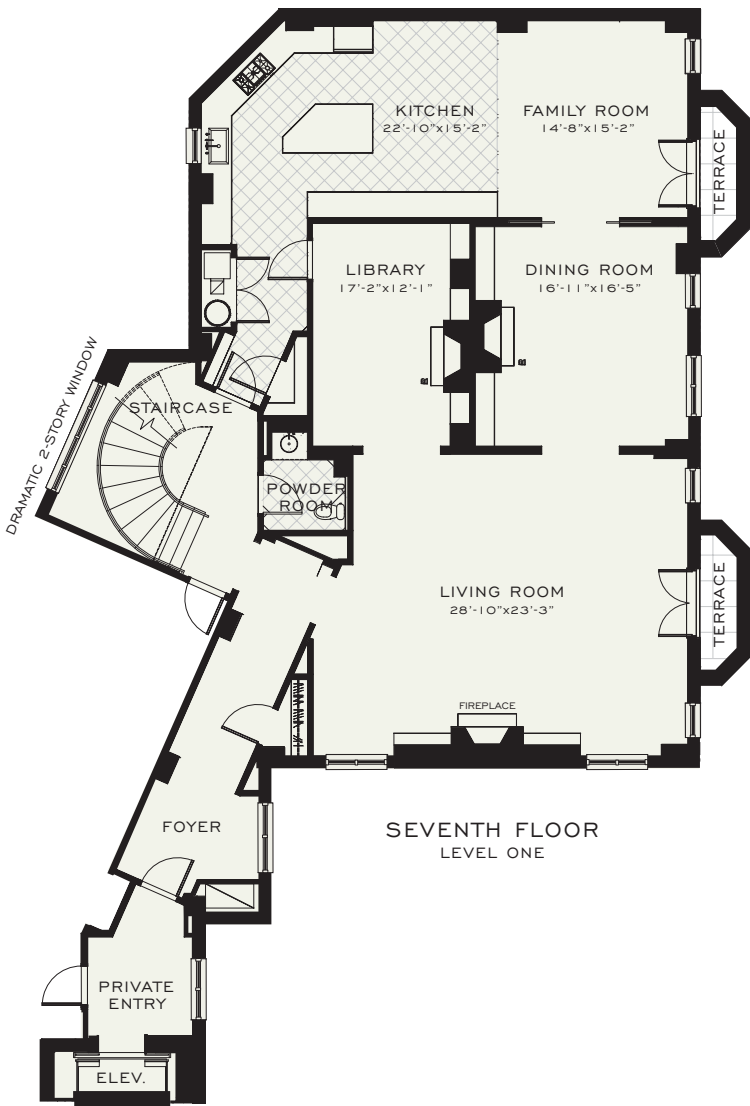

2501
PENNSYLVANIA AVENUE

SEVENTH/EIGHTH FLOOR | PH2B

THREE BEDROOMS, THREE-AND-A-HALF BATHS
SQUARE FOOTAGE: FIRST FLOOR 2,507 SECOND FLOOR 1,832
TERRACE AREA: FIRST FLOOR 56 SECOND FLOOR 262

SEVENTH FLOOR
LEVEL ONE

EIGHTH FLOOR
LEVEL TWO

* All dimensions and designs are subject to change