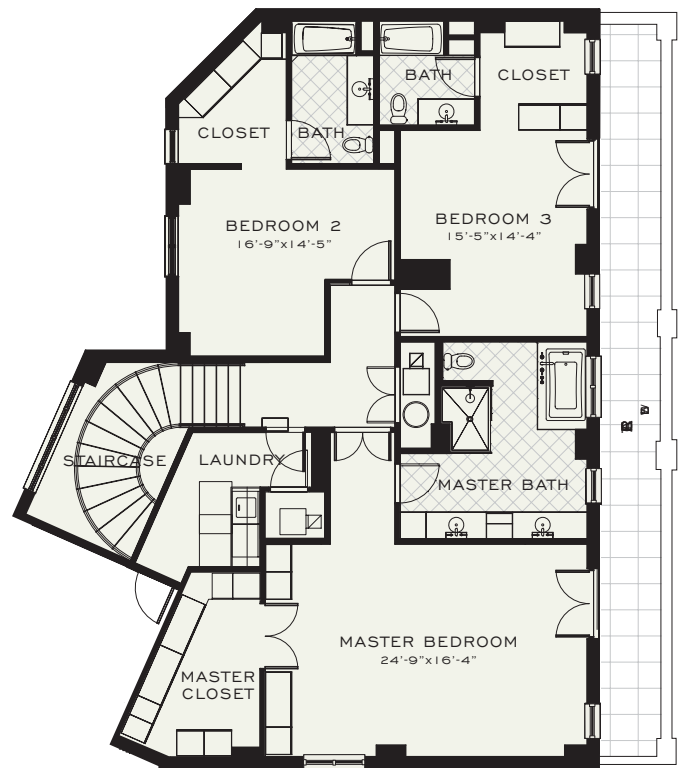

2501
PENNSYLVANIA AVENUE

SEVENTH/EIGHTH FLOOR | PH2B

THREE BEDROOMS, THREE-AND-A-HALF BATHS
SQUARE FOOTAGE: FIRST FLOOR 2,507 SECOND FLOOR 1,832
TERRACE AREA: FIRST FLOOR 56 SECOND FLOOR 262

SEVENTH FLOOR
LEVEL ONE

EIGHTH FLOOR
LEVEL TWO

* All dimensions and designs are subject to change